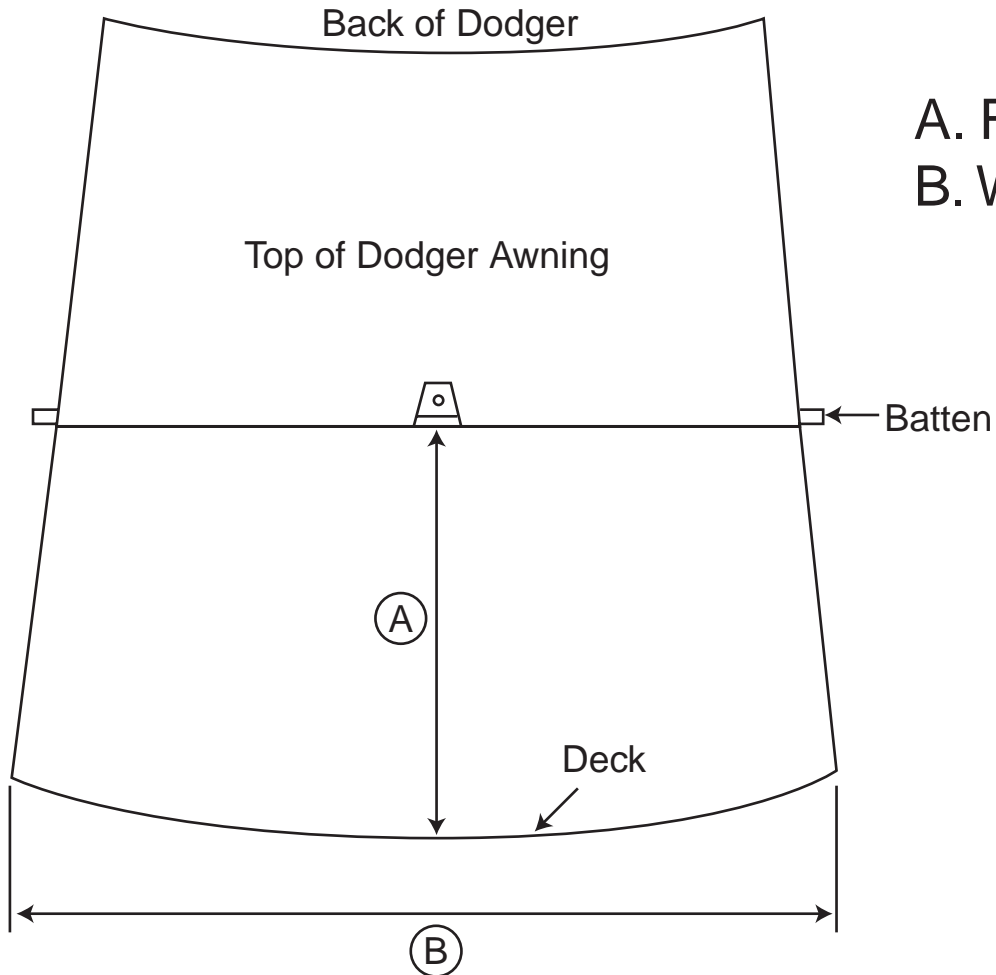

Measurements Required for Dodger Awning Back Panel

- A. From centre of awning at back to deck
- B. Width of coaming at deck level

GENCO MARINE LIMITED

544 King Street West
Toronto, Ontario, CANADA M5V 1M3
(416) 504-2891 fax 504-2028
www.gencomarine.com